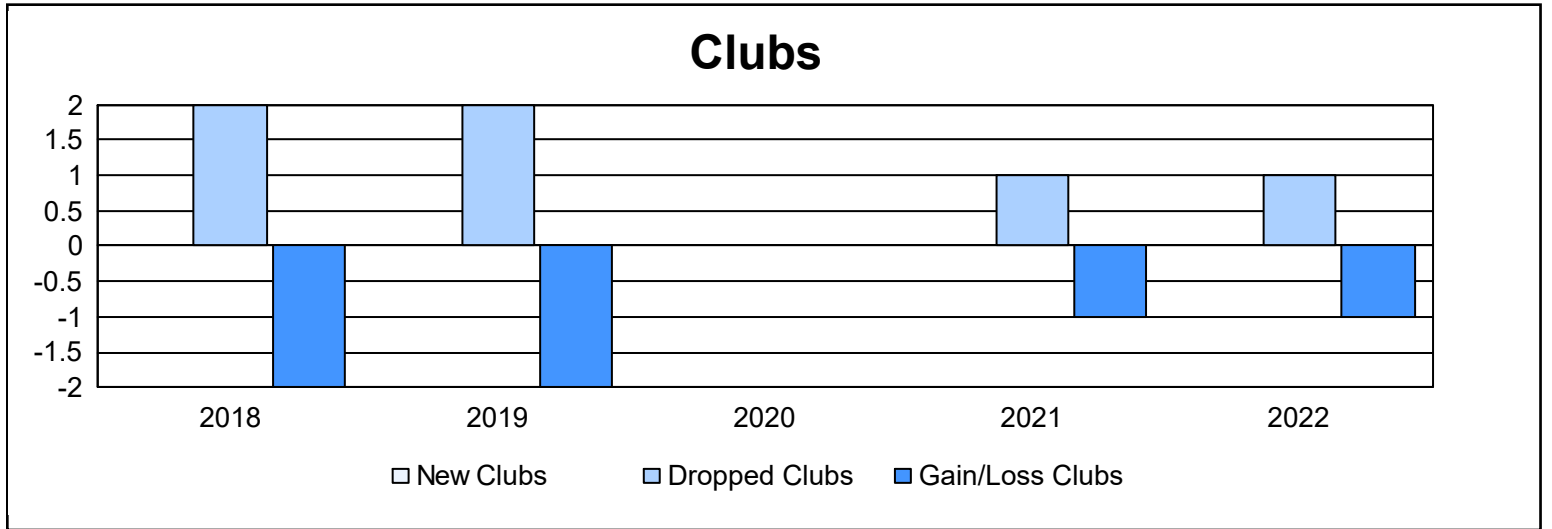

Year	New Clubs	Dropped Clubs	Gain/ Loss Clubs	New Members	Charter Members	Reinstate Members	Transfer Members	Total Member Added	Total Members Dropped	Gain/ Loss Members
2017-2018	0	2	-2	88	0	6	1	95	157	-62
2018-2019	0	2	-2	74	1	7	2	84	140	-56
2019-2020	0	0	0	72	1	2	1	76	116	-40
2020-2021	0	1	-1	31	0	2	2	35	114	-79
2021-2022	0	1	-1	75	0	7	8	90	121	-31
<b>Average</b>	<b>0</b>	<b>1</b>	<b>-1</b>	<b>68</b>	<b>0</b>	<b>5</b>	<b>3</b>	<b>76</b>	<b>130</b>	<b>-54</b>

### Membership Composition June 2022 Cumulative