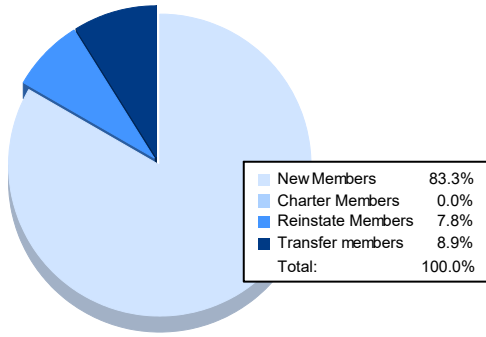

Year	New Clubs	Dropped Clubs	Gain/ Loss Clubs	New Members	Charter Members	Reinstate Members	Transfer Members	Total Member Added	Total Members Dropped	Gain/ Loss Members
2017-2018	0	2	-2	88	0	6	1	95	157	-62
2018-2019	0	2	-2	74	1	7	2	84	140	-56
2019-2020	0	0	0	72	1	2	1	76	116	-40
2020-2021	0	1	-1	31	0	2	2	35	114	-79
2021-2022	0	1	-1	75	0	7	8	90	121	-31
<b>Average</b>	<b>0</b>	<b>1</b>	<b>-1</b>	<b>68</b>	<b>0</b>	<b>5</b>	<b>3</b>	<b>76</b>	<b>130</b>	<b>-54</b>

### Membership Composition June 2022 Cumulative