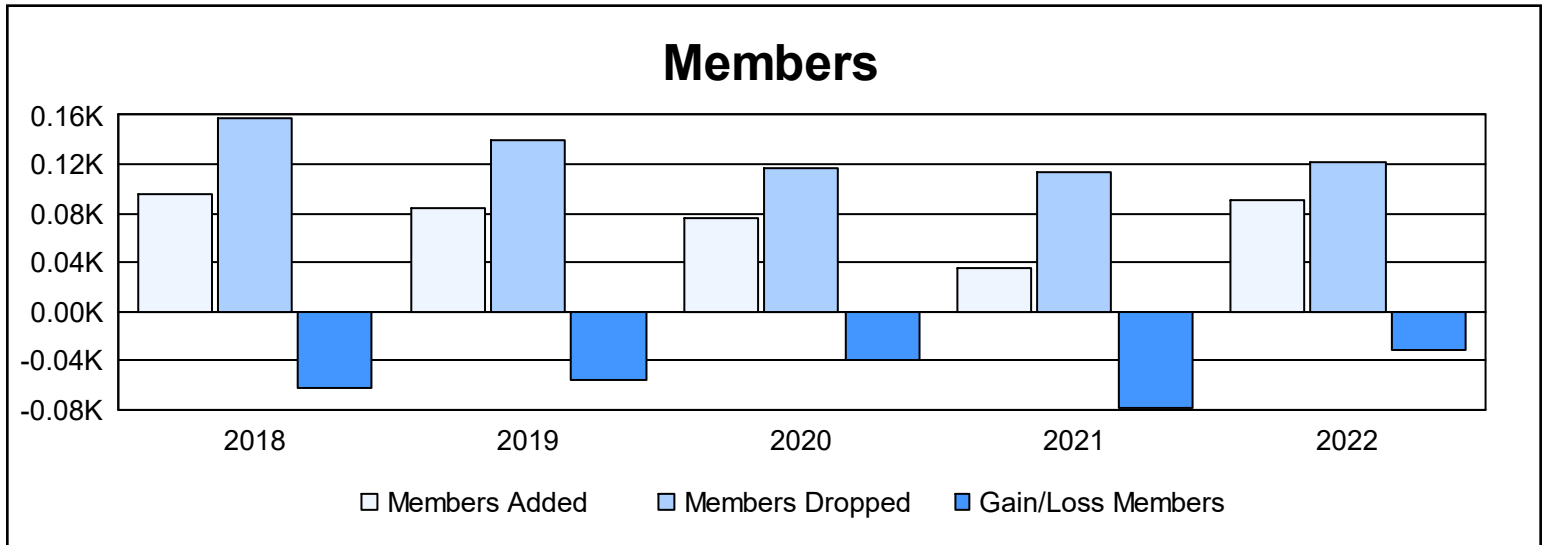

Year	New Clubs	Dropped Clubs	Gain/ Loss Clubs	New Members	Charter Members	Reinstate Members	Transfer Members	Total Member Added	Total Members Dropped	Gain/ Loss Members
2017-2018	0	2	-2	88	0	6	1	95	157	-62
2018-2019	0	2	-2	74	1	7	2	84	140	-56
2019-2020	0	0	0	72	1	2	1	76	116	-40
2020-2021	0	1	-1	31	0	2	2	35	114	-79
2021-2022	0	1	-1	75	0	7	8	90	121	-31
<b>Average</b>	<b>0</b>	<b>1</b>	<b>-1</b>	<b>68</b>	<b>0</b>	<b>5</b>	<b>3</b>	<b>76</b>	<b>130</b>	<b>-54</b>

### Membership Composition June 2022 Cumulative